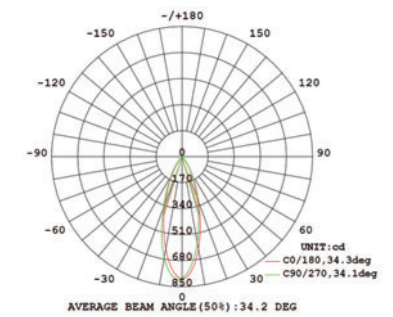

Features

- Light weight
- Clean outlook
- Saving Energy
- Long life

PAR16

Applications

- Spot lighting
- Replacement for halogen lamp

Diameter:	2in/50mm	Carton size:	300*180*235mm
Height:	3.15in/80mm	Q'ty/ctn:	45 pcs

Item Code	Description	Wattage	Color Temp	Input Voltage	Output Lumen	Equiv.wattage	CRI	Beam Angle	Dimmable
DX-PAR16-EU-GU10-350LM-01	LED5PAR16/EU/GU10/8XX/01	5W	2700-5000K	230V 50Hz	350LM	35W	80	35°	NO
DX-PAR16-EU-E27-350LM-01	LED5PAR16/EU/E27/8XX/01	5W	2700-5000K	230V 50Hz	350LM	35W	80	35°	NO