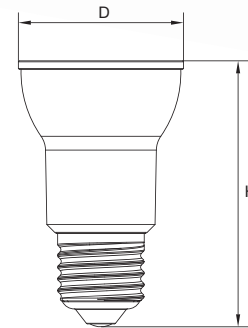

Features

- Light weight
- Clean outlook
- Saving Energy
- Long life

PAR16

Applications

- Spot lighting
- Replacement for halogen lamp

Diameter:	2in/50mm	Carton size:	300*180*235mm
Height:	3.15in/80mm	Q'ty/ctn:	45 pcs

Item Code	Description	Wattage	Color Temp	Input Voltage	Output Lumen	Equiv.wattage	CRI	Beam Angle	Dimmable
DX-PAR16-EU-GU10-350LM-01	LED5PAR16/EU/GU10/8XX/01	5W	2700-5000K	230V 50Hz	350LM	35W	80	35°	NO
DX-PAR16-EU-E27-350LM-01	LED5PAR16/EU/E27/8XX/01	5W	2700-5000K	230V 50Hz	350LM	35W	80	35°	NO