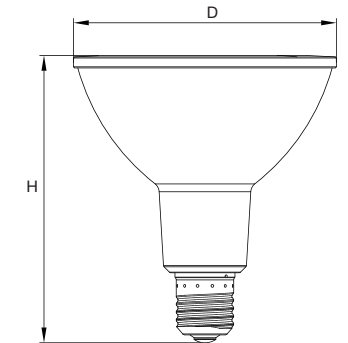

Features

- Excellent efficiency
- Long service life

Applications

- Spot lighting in commercial usage
- Replacement for halogen lamp

PAR20 PAR30 PAR38

	PAR20	PAR30	PAR38
Diameter:	2.5in/64mm	3.75in/95mm	4.76in/121mm
Height:	3.7in/88.4mm	4.4in/112mm	5.21in/132mm
Carton size:	355*213*325mm	330*220*250 mm	405*270*310mm
Q'ty/ctn	45 pcs	12 pcs	12 pcs

Item Code	Description	Wattage	Color Temp	Input Voltage	Output Lumen	Equiv.wattage	CRI	Beam Angle	Dimmable
DX-PAR20-EU-500-02	LED7PAR20/8XX/NFLXX/02	7W	2700-6500K	200/240V	500LM	50W	80	25°/30°/36°/40°	NO
DX-PAR30SN-650LM-03	LED10PAR30/8XX/NFLXX/03	10W	2700-5000K	200/240V	650LM	50W	80	25°/30°/40°	NO
DX-PAR30SN-800LM-03	LED12PAR30/8XX/NFLXX/03	12W	2700-5000K	200/240V	800LM	75W	80	25°/30°/40°	NO
DX-PAR38-EU-1050LM	LED14PAR38/8XX/NFLXX	14W	2700-3000K	230V	1050LM	90W	82	25°/30°/40°	NO
DX-PAR38-EU-1300LM	LED17PAR38/8XX/NFLXX	17W	2700-3000K	230V	1300LM	120W	82	25°/30°/40°	NO