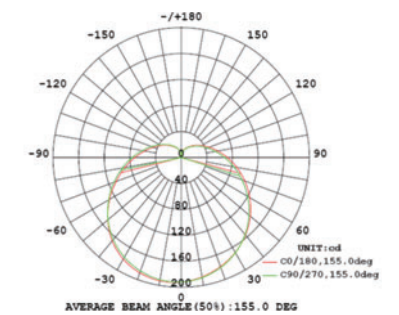

Features

- 85% less energy than halogen alternatives  
Smooth, clean outside housing
- Excellent color consistency and CRI  
Shatter resistant
- Easy to replace
- Fits in standard E26/E27 base socket

A60

Diameter:	2.36in/60mm	Carton size:	195*176*305mm
Height:	4.33in/110mm	Q'ty/ctn:	12 pcs

Applications

- Designed to seamlessly blend into applications such as Table Lamps, Pendants, Ceiling Fans, Decorative indoor fixtures, Outdoor fixtures, etc.

Item Code	Description	Wattage	Color Temp	Input Voltage	Output Lumen	Equiv.wattage	CRI	Beam Angle	Dimmable
DX-A60-9W-250D	LED9A60/NON DIM/250D	9W	2700-6500K	200~240V 50HZ	800LM	60W	80	250°	NO
DX-A60-9W-250D	LED9A60/DIM/250D	9W	2700-6500K	200~240V 50HZ	800LM	60W	80	250°	YES
DX-A60-6W-250D	LED6A60/NON DIM/250D	6W	2700-6500K	200~240V 50HZ	450LM	40W	80	250°	NO
DX-A60-6W-250D	LED6A60/DIM/250D	6W	2700-6500K	200~240V 50HZ	450LM	40W	80	250°	YES
DX-A60-9W-160D	LED9A60/NON DIM/160D	9W	2700-6500K	200~240V 50HZ	800LM	60W	80	160°	NO
DX-A60-9W-160D	LED9A60/DIM/160D	9W	2700-6500K	200~240V 50HZ	800LM	60W	80	160°	YES
DX-A60-6W-160D	LED6A60/NON DIM/160D	6W	2700-6500K	200~240V 50HZ	450LM	40W	80	160°	NO
DX-A60-6W-160D	LED6A60/DIM/160D	6W	2700-6500K	200~240V 50HZ	450LM	40W	80	160°	YES