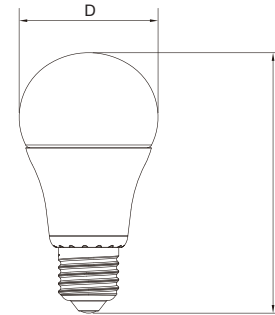

Features

- 85% less energy than halogen alternatives  
Smooth, clean outside housing
- Excellent color consistency and CRI  
Shatter resistant
- Easy to replace
- Fits in standard E26/E27 base socket

A60

Diameter:	2.36in/60mm	Carton size:	195*176*305mm
Height:	4.33in/110mm	Q'ty/ctn:	12 pcs

Applications

- Designed to seamlessly blend into applications such as Table Lamps, Pendants, Ceiling Fans, Decorative indoor fixtures, Outdoor fixtures, etc.