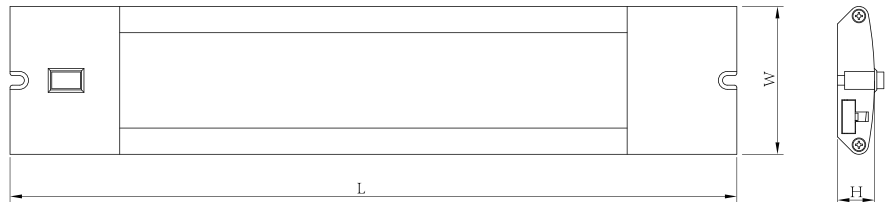

## Features

- Quick and easy installation
- Slim and sleek profile
- Smooth, even and consistent LED illumination
- 44,000 hour operating life
- Cool to the touch operation, no heat transferred to cabinet bottom
- Easy fixture linking with supplied jumper cord, linkable up to 360 Watt total

## Cabinet Light

	12"	18"	24"
Length:	12in/304.8mm	18in/457.2mm	24in/609.6mm
Width:	2.44in/62mm	2.44in/62mm	2.44in/62mm
Height:	0.61in/15.5mm	0.61in/15.5mm	0.61in/15.5mm
Carton size:	396*88*297mm	488*91*300 mm	640*91*299mm
Q'ty/ctn	4 pcs	4 pcs	4 pcs

## Applications

- LED Task and Accent Lighting
- Kitchen
- Home Office
- Closets
- Shelving

Item Code	description	Wattage	Color Temp	Input Voltage	Output Lumen	CRI	Dimmable
DX-12"-UCL-US	12"-UCL-US	6W	3000K	120V/60Hz	440 LM	80	YES
DX-18"-UCL-US	18"-UCL-US	9W	3000K	120V/60Hz	660 LM	80	YES
DX-24"-UCL-US	24"-UCL-US	12W	3000K	120V/60Hz	900 LM	80	YES