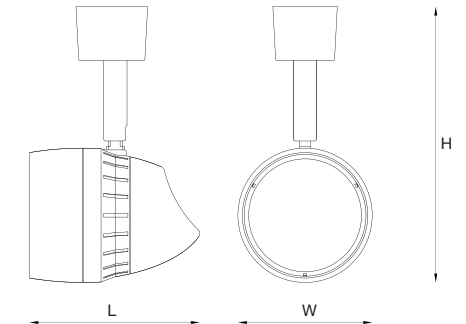

Applications

- Ideal for use in kitchens, bathrooms, bedrooms, living rooms, hallways, and dining rooms