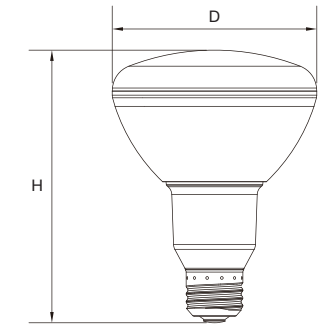

- Replacement for incandescent lamp

R20 BR30 BR40

	R20	BR30	BR40
Diameter:	2.5in/64mm	3.75in/95mm	4.8in/122mm
Height:	3.7in/94mm	5in/127mm	6in/152mm
Carton size:	355*213*325mm	330*220*280 mm	405*270*330mm
Q'ty/ctn	45 pcs	12 pcs	12 pcs