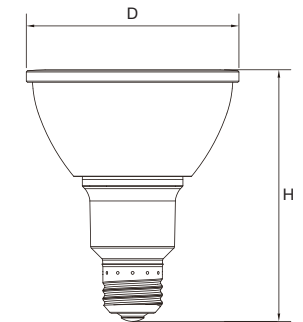

Features

- Easy to install and replace
- Clean looking
- High brightness
- Energy Saving

Applications

- Spot lighting in commercial usage
- Replacement for halogen lamp

PAR20 PAR30 PAR38

	PAR20	PAR30	PAR38
Diameter:	2.5in/64mm	3.75in/95mm	4.76in/121mm
Height:	3.7in/88.4mm	4.4in/112mm	5.21in/132mm
Carton size:	355*213*325mm	330*220*250 mm	405*270*310mm
Q'ty/ctn	45 pcs	12 pcs	12 pcs

Item Code	Description	Wattage	Color Temp	Input Voltage	Output Lumen	Equiv.wattage	CRI	Beam Angle	Dimmable
DX-PAR20-US-500-03	LED7PAR20/DIM/8XX/NFLXX/03	7W	2700-5000K	120V	500LM	50W	80	25°/30°/36°/40°	YES
DX-PAR30LN-650LM-03	LED10PAR30/DIM/8XX/NFLXX/03	10W	2700-5000K	120V	650LM	50W	80	25°/30°/40°	YES
DX-PAR30LN-800LM-03	LED12PAR30/DIM/8XX/NFLXX/03	12W	2700-5000K	120V	800LM	75W	80	25°/30°/40°	YES
DX-PAR38-1050LM-03	LED14PAR38/DIM/8XX/NFLXX/03	14W	2700-5000K	120V	1050LM	90W	80	25°/40°	YES
DX-PAR38-1300LM-03	LED17PAR38/DIM/8XX/NFLXX/03	17W	2700-5000K	120V	1300LM	120W	80	25°/40°	YES
DX-PAR30LN-1050LM-03	LED14PAR30/8XX/NFLXX/03	14W	2700-5000K	120-277V	1050LM	90W	80	25°/30°/40°	NO
DX-PAR38-2300LM	LED28PAR38/8XX/NFLXX	28W	2700-5000K	120-277V	2300LM	250W	80	25°/40°	NO