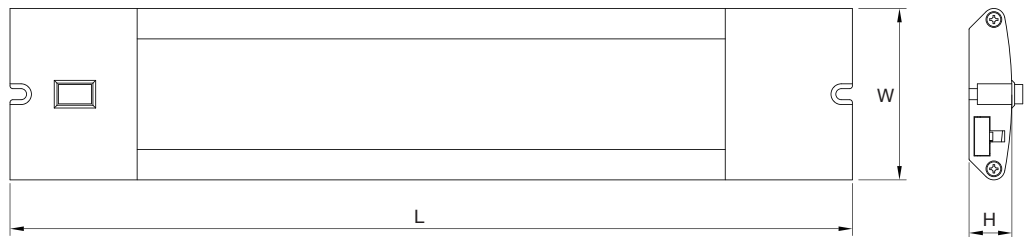

Features

- Quick and easy installation
- Slim and sleek profile
- Smooth, even and consistent LED illumination
- 44,000 hour operating life
- Cool to the touch operation, no heat transferred to cabinet bottom
- Easy fixture linking with supplied jumper cord, linkable up to 360 Watt total

Cabinet Light

	12"	18"	24"
Length:	12in/304.8mm	18in/457.2mm	24in/609.6mm
Width:	2.44in/62mm	2.44in/62mm	2.44in/62mm
Height:	0.61in/15.5mm	0.61in/15.5mm	0.61in/15.5mm
Carton size:	396*88*297mm	488*91*300 mm	640*91*299mm
Q'ty/ctn	4 pcs	4 pcs	4 pcs

Applications

- LED Task and Accent Lighting
- Kitchen
- Home Office
- Closets
- Shelving

Item Code	description	Wattage	Color Temp	Input Voltage	Output Lumen	CRI	Dimmable
DX-12"-UCL-EU	12"-UCL-EU	6W	3000K~4000K	100~240V 50/60Hz	440 LM	80	NO
DX-18"-UCL-EU	18"-UCL-EU	9W	3000K~4000K	100~240V 50/60Hz	660 LM	80	NO
DX-24"-UCL-EU	24"-UCL-EU	12W	3000K~4000K	100~240V 50/60Hz	900 LM	80	NO