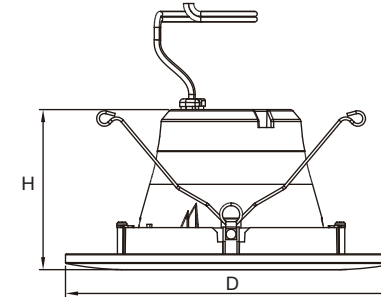

Features

- Easy installation
- Adjustable angle
- Clean and elegant look
- Excellent performance
- High compatibility
- Energy-saving

5"/6" Downlight Gimbal

Applications

- Retrofit for 5/6" can housing
- Replacement for halogen lamps

Diameter:	7.29in/185mm	Carton size:	415*360*415mm
Height:	3.52in/89.4mm	Q'ty/ctn:	12 pcs

Item Code	Description	Wattage	Color Temp	Input Voltage	Output Lumen	Equiv.wattage	CRI	Beam Angle	Dimmable
DX-DLG5/6-US-01-13W	LED12DLG5/6/DIM/8XX	13W	2700-5000K	120V 60Hz	900LM	65W	80	85°	YES
DX-DLG5/6-US-01-13W	LED12DLG5/6/DIM/9XX	13W	2700-5000K	120V 60Hz	700LM	65W	90	85°	YES