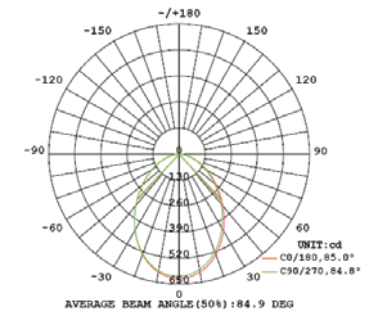

Features

- Easy installation
- Adjustable angle
- Clean and elegant look
- Excellent performance
- High compatibility
- Energy-saving

5"/6" Downlight Gimbal

Applications

- Retrofit for 5/6" can housing
- Replacement for halogen lamps

Diameter:	7.29in/185mm	Carton size:	415*360*415mm
Height:	3.52in/89.4mm	Q'ty/ctn:	12 pcs

Item Code	Description	Wattage	Color Temp	Input Voltage	Output Lumen	Equiv.wattage	CRI	Beam Angle	Dimmable
DX-DLG5/6-US-01-13W	LED12DLG5/6/DIM/8XX	13W	2700-5000K	120V 60Hz	900LM	65W	80	85°	YES
DX-DLG5/6-US-01-13W	LED12DLG5/6/DIM/9XX	13W	2700-5000K	120V 60Hz	700LM	65W	90	85°	YES