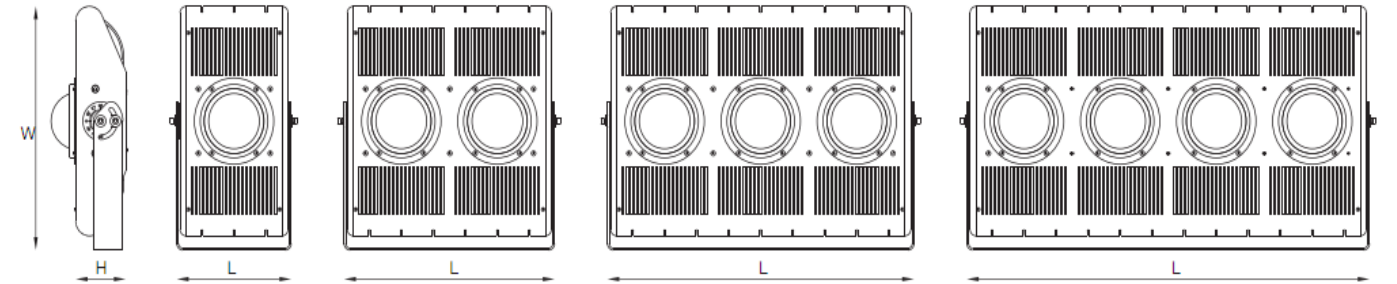

Features

- Patent three-dimensional heat dissipation technology
- Designed to last at least 50,000 hours
- Thermal Dissipation & housing with integration, standardization and modular design
- IP65 modules: high waterproof level, easy for installation and replacement
- Light efficiency higher than 100lm/W

Flood Light

	FLL-1M-XXX	FLL-2M-XXX	FLL-3M-XXX	FLL-4M-XXX
Length:	7.6in/193mm	13.98in/355mm	20.35in/517mm	26.73in/679mm
Width:	14.02in/356mm	14.02in/356mm	14.02in/356mm	14.02in/356mm
Height:	5.59in/142mm	5.59in/142mm	5.59in/142mm	5.59in/142mm
Carton size:	240*410*170mm	400*410*170 mm	560*410*170mm	720*410*170mm
Q'ty/ctn	1 pc	1 pc	1 pc	1 pc