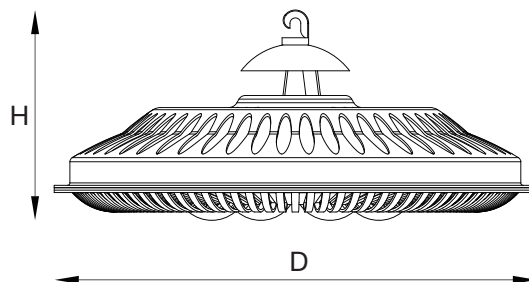

**Applications**

- Warehouse lighting
- Supermarkets lighting
- Furniture store lighting
- Other commercial or industrial lighting

**High Bay**

Diameter:	15.74in/400mm	Carton size:	410*410*188mm
Height:	7.01in/178mm	Q'ty/ctn:	1 pc