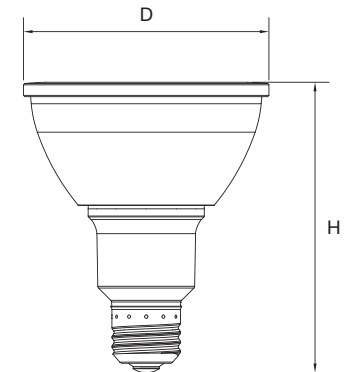

Applications

- Spot lighting
- Replacement for halogen lamp

Diameter:	3.74in/95mm	Carton size:	330*220*250mm
Height:	4.4in/112mm	Q'ty/ctn:	12 pcs

Item Code	Description	Wattage	Color Temp	Input Voltage	Output Lumen	CRI	Beam Angle	Dimmable
DX-PAR30-OFD-ZB	ZigBee OFD PAR30	11W	2700K	100-240V	810LM	80	25°/30°/40°	YES
DX-PAR30-OFD-BLE	BLE OFD PAR30	11W	2700K	100-240V	810LM	80	25°/30°/40°	YES