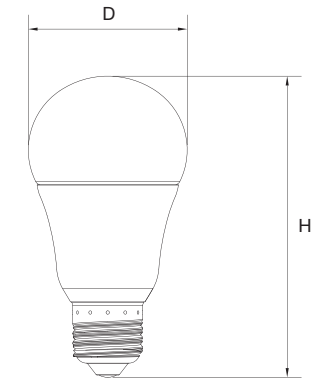

Smart A19

Applications

- Designed to seamlessly blend into applications such as Table Lamps, Pendants, Ceiling Fans, Decorative indoor fixtures, Outdoor fixtures, etc.

Diameter:	2.36in/60mm	Carton size:	195*176*305mm
Height:	4.33in/110mm	Q'ty/ctn:	12 pcs