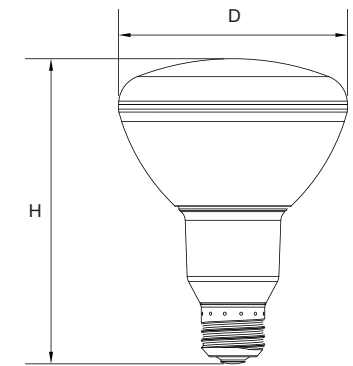

Smart BR30

Applications

- Replacement for incandescent lamp

Diameter:	3.75in/95mm	Carton size:	330*220*280mm
Height:	5in/127mm	Q'ty/ctn:	12 pcs

Item Code	Description	Wattage	Color Temp	Input Voltage	Output Lumen	CRI	Beam Angle	Dimmable
DX-BR30-OFD-BLE	BLE OFD BR30	10W	2700K	100-240V	800LM	80	110°	YES
DX- BR30-TW-BLE	BLE TW BR30	10W	2700-6500K	100-240V	800LM	80	110°	YES
DX- BR30-RGBW-BLE	BLE RGBW BR30	11W	2700-6500K	100-240V	800LM	80	110°	YES
DX-BR30-OFD-ZB	ZigBee OFD BR30	10W	2700K	100-240V	800LM	80	110°	YES
DX-BR30-TW-ZB	ZigBee TW BR30	10W	2700-6500K	100-240V	800LM	80	110°	YES
DX-BR30-RGBW-ZB	ZigBee RGBW BR30	11W	2700-6500K	100-240V	800LM	80	110°	YES