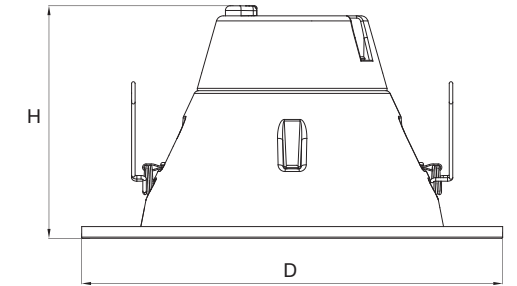

Diameter:	7.09in/180mm	Carton size:	415*360*415mm
Height:	3.75in/95.1mm	Q'ty/ctn:	12 pcs

Item Code	Description	Wattage	Color Temp	Input Voltage	Output Lumen	CRI	Beam Angle	Dimmable
DX-5/6" downlight-OFD-BLE	BLE OFD 5/6" downlight	11W	2700K	100-240V	800LM	80	85°	YES
DX- 5/6" downlight-TW-BLE	BLE TW 5/6" downlight	11W	2700-6500K	100-240V	800LM	80	80°	YES
DX- 5/6" downlight-RGBW-BLE	BLE RGBW 5/6" downlight	13W	2700-6500K	100-240V	800LM	80	80°	YES
DX-5/6" downlight-OFD-ZB	ZigBee OFD 5/6" downlight	11W	2700K	100-240V	800LM	80	85°	YES
DX-5/6" downlight-TW-ZB	ZigBee TW 5/6" downlight	11W	2700-6500K	100-240V	800LM	80	80°	YES
DX-5/6" downlight-RGBW-ZB	ZigBee RGBW 5/6" downlight	13W	2700-6500K	100-240V	800LM	80	80°	YES