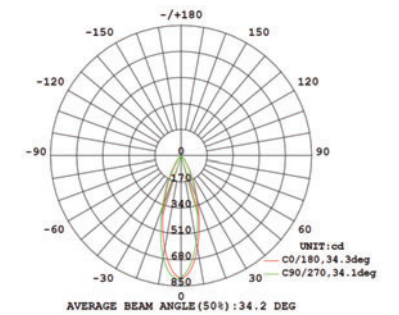

Features

- Light weight
- Clean outlook
- Saving Energy
- Long life

PAR16

Applications

- Spot lighting
- Replacement for halogen lamp

Diameter:	2in/50mm	Carton size:	300*180*235mm
Height:	2.32in/59mm	Q'ty/ctn:	45 pcs

Item Code	Description	Wattage	Color Temp	Input Voltage	Output Lumen	Equiv.wattage	CRI	Beam Angle	Dimmable
DX-PAR16-GU10-350LM-01	LED5PAR16/GU10/DIM/8XX/01	5W	2700-5000K	120V	350LM	35W	80	35°	YES
DX-PAR16-E26-350LM-01	LED5PAR16/E26/DIM/8XX/01	5W	2700-5000K	120V	350LM	35W	80	35°	YES
DX-PAR16-GU10-500LM-01	LED7PAR16/GU10/DIM/8XX/01	7W	2700-5000K	120V	500LM	50W	80	35°	YES
DX-PAR16-E26-500LM-01	LED7PAR16/E26/DIM/8XX/01	7W	2700-5000K	120V	500LM	50W	80	35°	YES
DX-PAR16-WV-GU10-350LM-01	LED5PAR16/GU10/WV/8XX/01	5W	30000-5000K	120-277V	350LM	35W	80	35°	NO
DX-PAR16-WV-E26-350LM-01	LED5PAR16/E26/WV/8XX/01	5W	30000-5000K	120-277V	350LM	35W	80	35°	NO