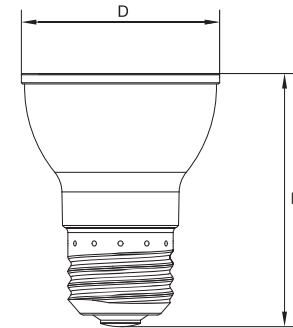

Features

- Light weight
- Clean outlook
- Saving Energy
- Long life

PAR16

Applications

- Spot lighting
- Replacement for halogen lamp

Diameter:	2in/50mm	Carton size:	300*180*235mm
Height:	2.32in/59mm	Q'ty/ctn:	45 pcs

Item Code	Description	Wattage	Color Temp	Input Voltage	Output Lumen	Equiv.wattage	CRI	Beam Angle	Dimmable
DX-PAR16-GU10-350LM-01	LED5PAR16/GU10/DIM/8XX/01	5W	2700-5000K	120V	350LM	35W	80	35°	YES
DX-PAR16-E26-350LM-01	LED5PAR16/E26/DIM/8XX/01	5W	2700-5000K	120V	350LM	35W	80	35°	YES
DX-PAR16-GU10-500LM-01	LED7PAR16/GU10/DIM/8XX/01	7W	2700-5000K	120V	500LM	50W	80	35°	YES
DX-PAR16-E26-500LM-01	LED7PAR16/E26/DIM/8XX/01	7W	2700-5000K	120V	500LM	50W	80	35°	YES
DX-PAR16-WV-GU10-350LM-01	LED5PAR16/GU10/WV/8XX/01	5W	30000-5000K	120-277V	350LM	35W	80	35°	NO
DX-PAR16-WV-E26-350LM-01	LED5PAR16/E26/WV/8XX/01	5W	30000-5000K	120-277V	350LM	35W	80	35°	NO