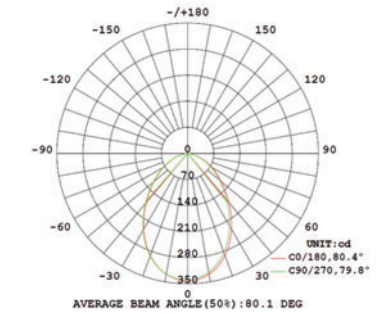

Diameter:	5in/128mm	Carton size:	345*315*315mm
Height:	3.52in/89.4mm	Q'ty/ctn:	12 pcs

Item Code	Description	Wattage	Color Temp	Input Voltage	Output Lumen	Equiv.wattage	CRI	Beam Angle	Dimmable
DX-DLG4-US-01-9W	LED7DLG4/DIM/8XX	9W	2700-5000K	120V 60Hz	600LM	50W	80	80°	YES
DX-DLG4-US-01-9W	LED7DLG4/DIM/9XX	9W	2700-5000K	120V 60Hz	500LM	50W	90	80°	YES