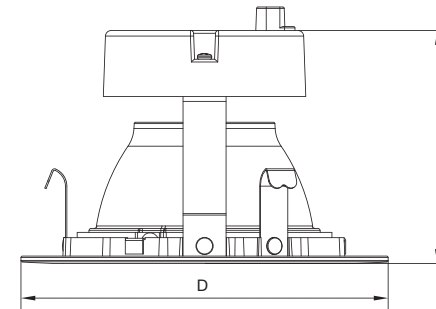

Features

- Easy installation
- Adjustable angle
- Clean and elegant look
- Excellent performance
- High compatibility
- Energy-saving

4" Downlight Gimbal

Applications

- Retrofit for 4" can housing
- Replacement for halogen lamps

Diameter:	5in/128mm	Carton size:	345*315*315mm
Height:	3.52in/89.4mm	Q'ty/ctn:	12 pcs

Item Code	Description	Wattage	Color Temp	Input Voltage	Output Lumen	Equiv.wattage	CRI	Beam Angle	Dimmable
DX-DLG4-US-01-9W	LED7DLG4/DIM/8XX	9W	2700-5000K	120V 60Hz	600LM	50W	80	80°	YES
DX-DLG4-US-01-9W	LED7DLG4/DIM/9XX	9W	2700-5000K	120V 60Hz	500LM	50W	90	80°	YES