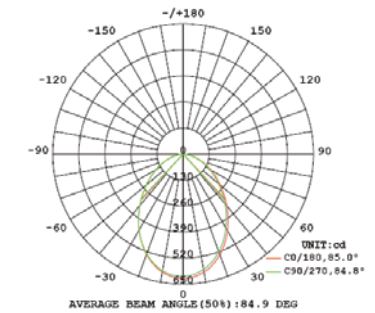

Diameter:	7.09in/180mm	Carton size:	415*360*380mm
Height:	3.39in/86mm	Q'ty/ctn:	12 pcs

Item Code	Description	Wattage	Color Temp	Input Voltage	Output Lumen	Equiv.wattage	CRI	Beam Angle	Dimmable
DX-DL5/6-US-01-13W	LED12DL5/6/DIM	13W	2700-4000K	120V 60Hz	900LM	65W	80	85°	YES
DX-DL5/6-US-02-13W	LED12DL5/6/DIM/ANTI-GLARE	13W	2700-4000K	120V 60Hz	900LM	65W	80	85°	YES
DX-DL5/6-US-01-13W	LED12DL5/6/DIM	13W	2700-4000K	120V 60Hz	750LM	65W	80	85°	YES
DX-DL5/6-US-02-13W	LED12DL5/6/DIM/ANTI-GLARE	13W	2700-4000K	120V 60Hz	750LM	65W	80	85°	YES