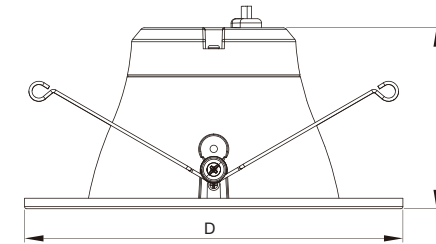

Features

- Compatible with 5”&6” standard recessed housings
- High efficiency, Energy saving
- Excellent performance and no glare
- Slim, stylish and light weight design
- Easy to install with flexible torsion springs
- Damp and Wet location
- Suitable for type IC, type non-IC housings

6” Downlight